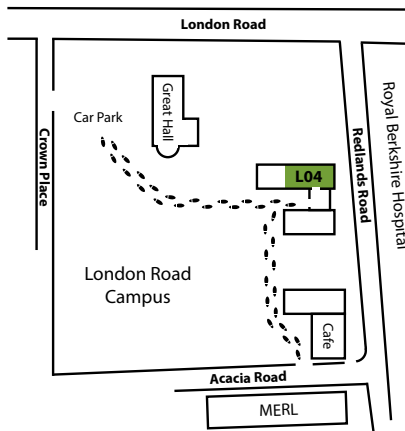

Art Building L04  
The Institute of Education  
University of Reading  
London Road Campus  
RG1 5AQ

## GETTING TO THE SHOW

**Art Building L04, University of Reading, London Road Campus, RG1 5AQ**

The London Road Campus is situated opposite the Royal Berkshire Hospital on Redlands Road. Access is easy using Reading Buses nos. 3, 9, 19a, b and c, to Craven Road, or no. 21 to Kendrick Road. There is **limited free parking** in the University's White Gates Car Park off Crown Place. Pedestrian access is also from Acacia Road. Signs will guide you to the exhibition space.