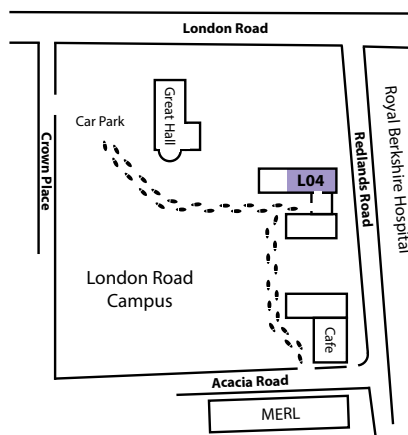

Art Building L04
The Institute of Education
University of Reading
London Road Campus
RG1 5AQ

COME ALONG

The RGA's 5th **SUMMER SHOW** at the University of Reading's Institute of Education featuring an Exhibition by Reading Guild of Artists' members, as well as highlights from a selection work from the **Whiteknights Studio Trail**. We are also pleased to showcase the final year work of BA Ed Art students. Our popular Summer Show workshops are available to book via www.rga-artists.org.uk

The Museum will be open 10am – 4pm, where the Abbey trail starts, with the Pop-up Sale between 11am – 3pm.

www.rga-artists.org.uk

**READING
GUILD OF
ARTISTS**

GETTING TO THE SHOW

Art Building L04, University of Reading, London Road Campus, RG1 5AQ

The London Road Campus is situated opposite the Royal Berkshire Hospital on Redlands Road, and is about a 25 min walk from Reading Station and the Abbey Quarter. For information about buses and parking, please visit our website.